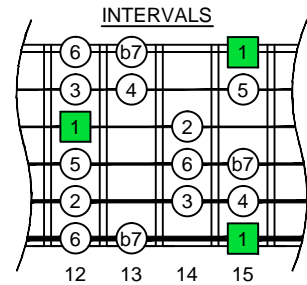

G mixolydian mode GEDCA octaves box shapes

G mixolydian mode
SEMITONOMETER

www.cagedoctaves.com

Zon Brookes

GEDCA octaves G mixolydian mode : 6G3G1 box shape at 12

GEDCA octaves G mixolydian mode ENTIRE FINGERBOARD NOTE NAMES : 6G3G1 box shape at 12

GEDCA octaves G mixolydian mode ENTIRE FINGERBOARD INTERVALS : 6G3G1 box shape at 12