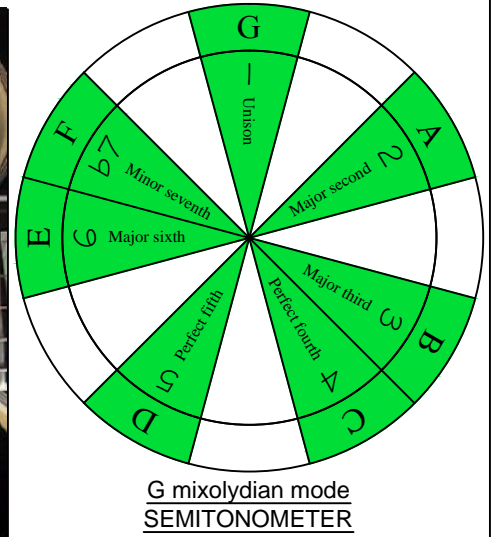

G mixolydian mode GEDCA octaves box shapes

G mixolydian mode
SEMITONOMETER

www.cagedoctaves.com

Zon Brookes

GEDCA octaves G mixolydian mode : 6G3G1 box shape at 12

GEDCA octaves G mixolydian mode ENTIRE FINGERBOARD NOTE NAMES : 6G3G1 box shape at 12

GEDCA octaves G mixolydian mode ENTIRE FINGERBOARD INTERVALS : 6G3G1 box shape at 12