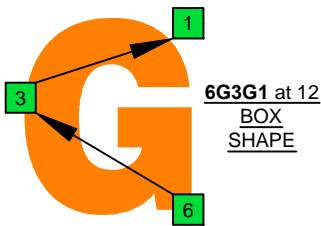

G mixolydian mode GEDCA octaves box shapes

G mixolydian mode
SEMITONOMETER

www.cagedoctaves.com

Zon Brookes

GEDCA octaves G mixolydian mode : 6G3G1 box shape at 12

GEDCA octaves G mixolydian mode ENTIRE FINGERBOARD NOTE NAMES : 6G3G1 box shape at 12

GEDCA octaves G mixolydian mode ENTIRE FINGERBOARD INTERVALS : 6G3G1 box shape at 12