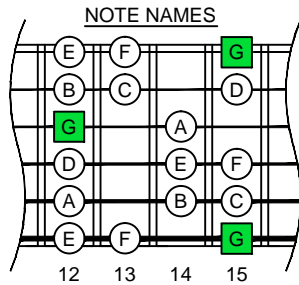

G mixolydian mode GEDCA octaves box shapes

G mixolydian mode
SEMITONOMETER

www.cagedoctaves.com

Zon Brookes

GEDCA octaves G mixolydian mode : 6G3G1 box shape at 12

GEDCA octaves G mixolydian mode ENTIRE FINGERBOARD NOTE NAMES : 6G3G1 box shape at 12

GEDCA octaves G mixolydian mode ENTIRE FINGERBOARD INTERVALS : 6G3G1 box shape at 12