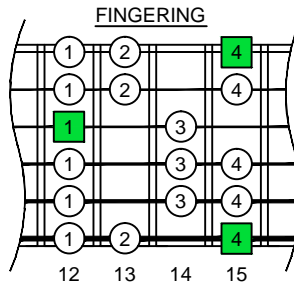

G mixolydian mode GEDCA octaves box shapes

G mixolydian mode
SEMITONOMETER

www.cagedoctaves.com

Zon Brookes

GEDCA octaves G mixolydian mode : 6G3G1 box shape at 12

GEDCA octaves G mixolydian mode ENTIRE FINGERBOARD NOTE NAMES : 6G3G1 box shape at 12

GEDCA octaves G mixolydian mode ENTIRE FINGERBOARD INTERVALS : 6G3G1 box shape at 12