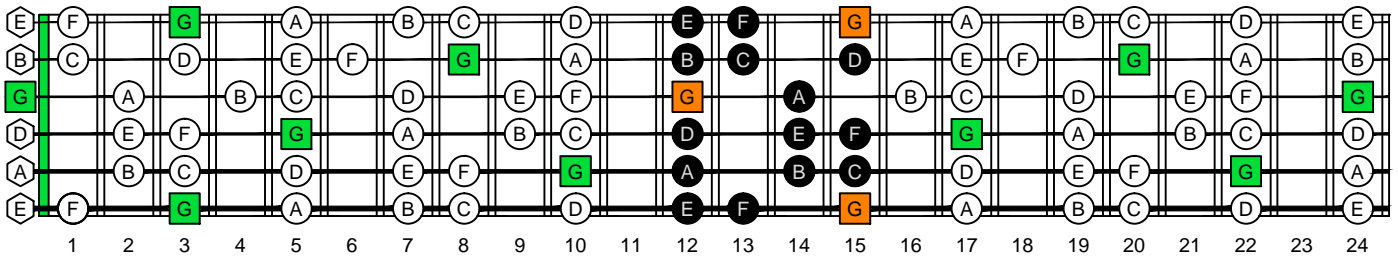

G mixolydian mode GEDCA octaves box shapes

G mixolydian mode
SEMITONOMETER

www.cagedoctaves.com

Zon Brookes

GEDCA octaves G mixolydian mode : 6G3G1 box shape at 12

GEDCA octaves G mixolydian mode ENTIRE FINGERBOARD NOTE NAMES : 6G3G1 box shape at 12

GEDCA octaves G mixolydian mode ENTIRE FINGERBOARD INTERVALS : 6G3G1 box shape at 12